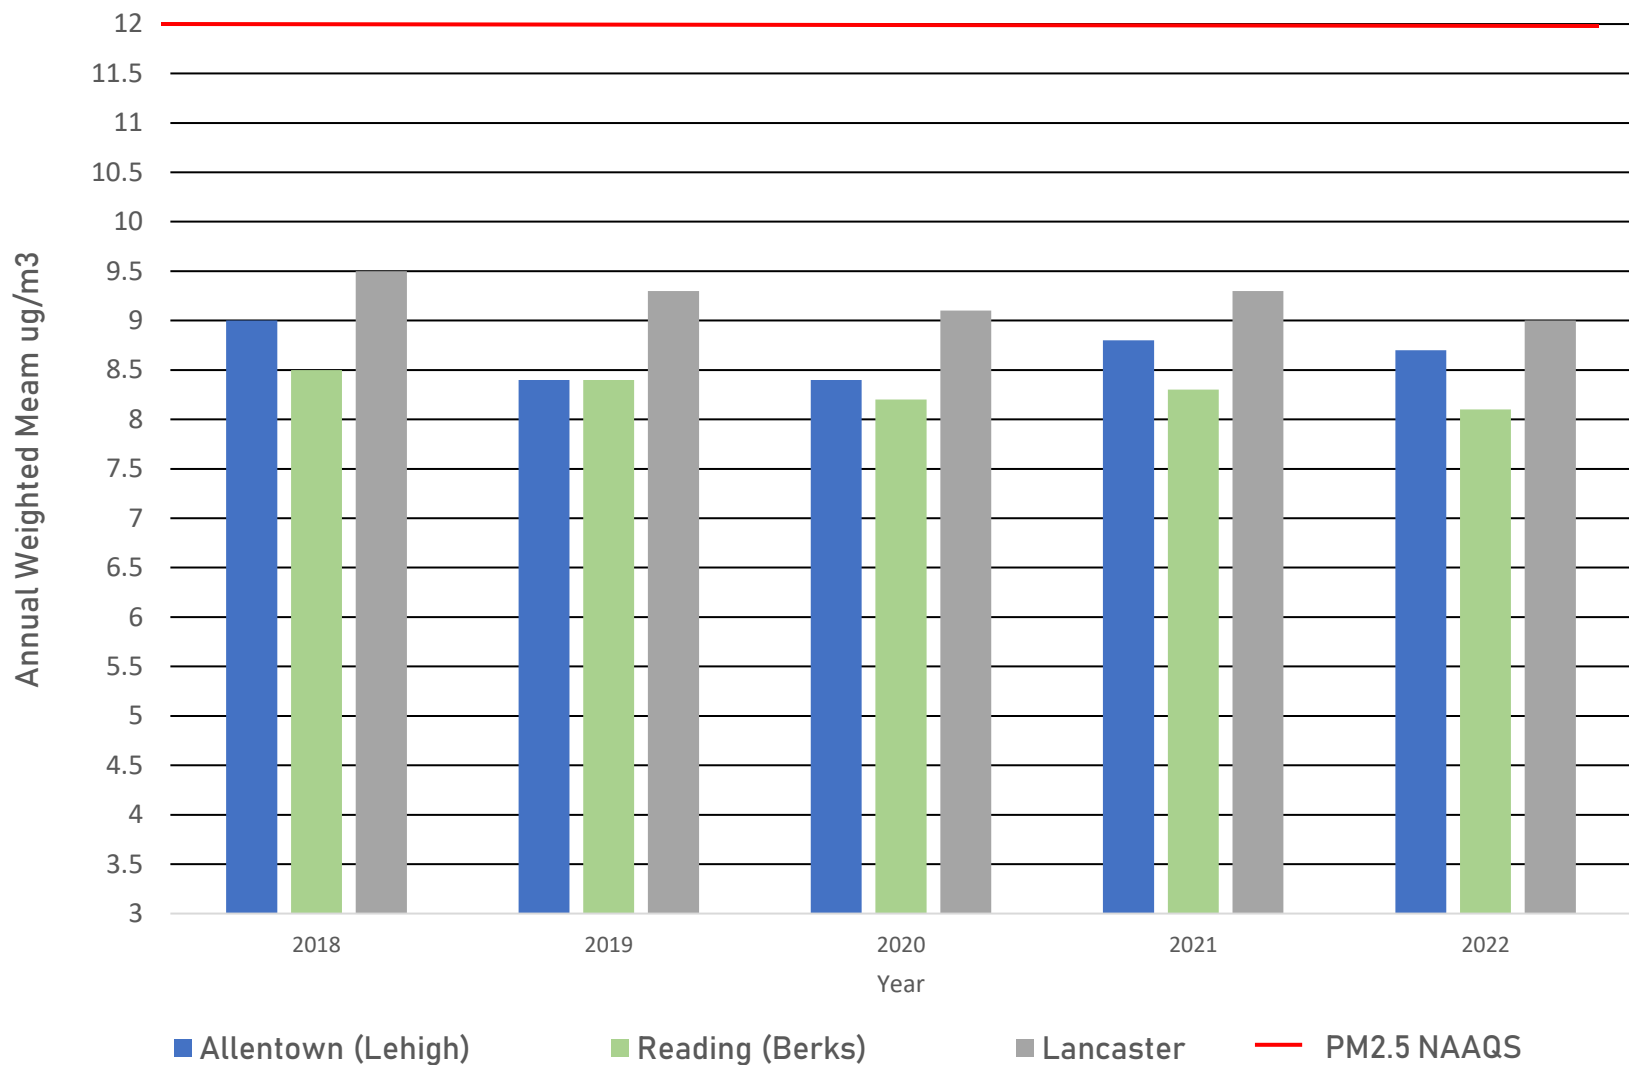

PM2.5 Pollution (Annual Average)

EPA Air Quality Standard for PM2.5 Pollution is set to 12 $\mu\text{g}/\text{m}^3$ annually.