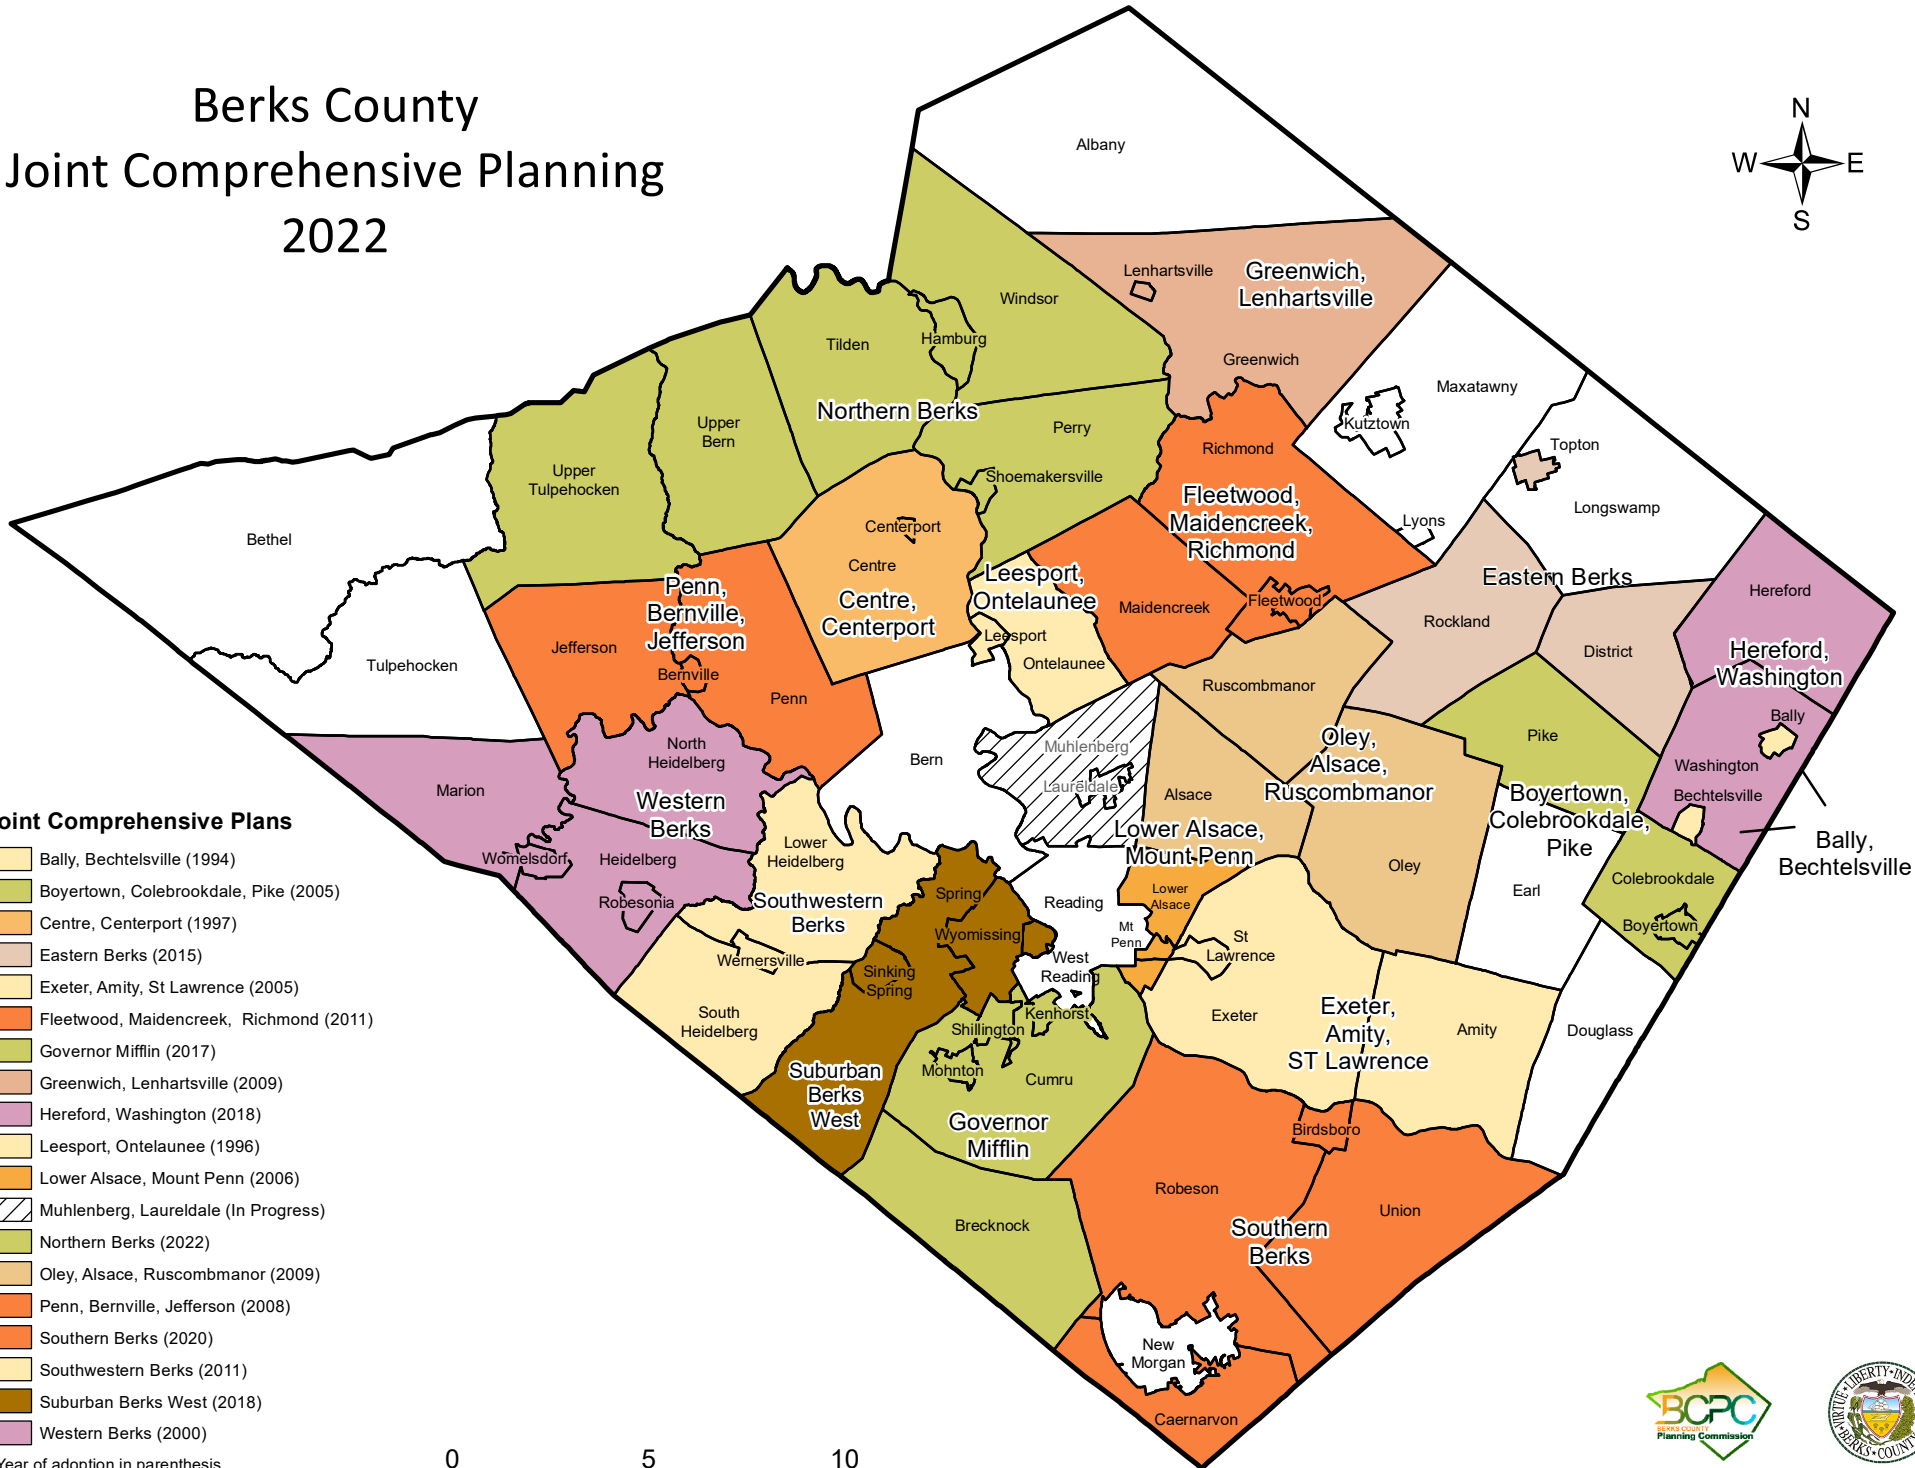

# Berks County Joint Comprehensive Planning 2022

### Joint Comprehensive Plans

- Bally, Bechtelsville (1994)
- Boyertown, Colebrookdale, Pike (2005)
- Centre, Centerport (1997)
- Eastern Berks (2015)
- Exeter, Amity, St Lawrence (2005)
- Fleetwood, Maiden Creek, Richmond (2011)
- Governor Mifflin (2017)
- Greenwich, Lenhartsville (2009)
- Hereford, Washington (2018)
- Leesport, Ontelaunee (1996)
- Lower Alsace, Mount Penn (2006)
- Muhlenberg, Laureldale (In Progress)
- Northern Berks (2022)
- Oley, Alsace, Ruscombmanor (2009)
- Penn, Bernville, Jefferson (2008)
- Southern Berks (2020)
- Southwestern Berks (2011)
- Suburban Berks West (2018)
- Western Berks (2000)